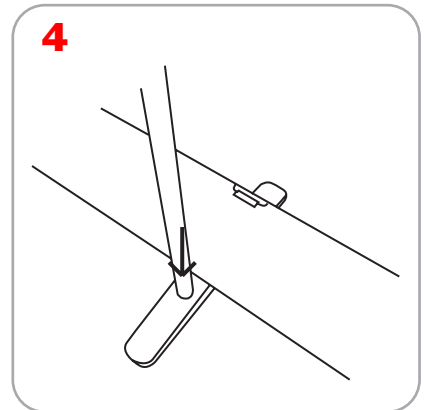

Dimensions

Base Dimensions: 36.25" w x 6" d

Total Assembled Dimensions: 36.24" w x 13.25" d x 81" h

Weight: 10.7lbs

Graphic Dimensions: 33.5" w x 76.75" h (plus 1/2" bleed at top and 6" bleed at bottom)

Dimensions of Bag: 37" x 5.5" x 5.5"

Additional Information

Shipping weight: 14 lbs

Shipping Dimensions: 39" x 8" x 8"

Adhesive Top Rail Attachment

Banner Stand Assembly

Bottom Graphic Attachment