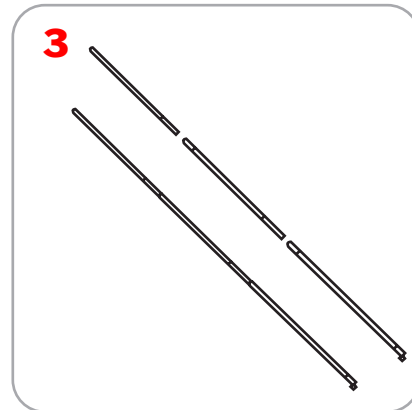

Dimensions

Base Dimensions: 36.25" w x 6" d

Total Assembled Dimensions: 36.24" w x 13.25" d x 81" h

Weight: 10.7lbs

Graphic Dimensions: 33.5" w x 76.75" h (plus 1/2" bleed at top and 6" bleed at bottom)

Dimensions of Bag: 37" x 5.5" x 5.5"

Additional Information

Shipping weight: 14 lbs

Shipping Dimensions: 39" x 8" x 8"

Adhesive Top Rail Attachment

Banner Stand Assembly

Bottom Graphic Attachment