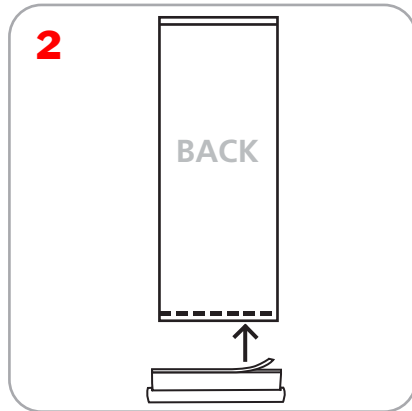

Dimensions

Base Dimensions: 36.25" w x 6" d

Total Assembled Dimensions: 36.24" w x 13.25" d x 81" h

Weight: 10.7lbs

Graphic Dimensions: 33.5" w x 76.75" h (plus 1/2" bleed at top and 6" bleed at bottom)

Dimensions of Bag: 37" x 5.5" x 5.5"

Additional Information

Shipping weight: 14 lbs

Shipping Dimensions: 39" x 8" x 8"

Adhesive Top Rail Attachment

Banner Stand Assembly

Bottom Graphic Attachment