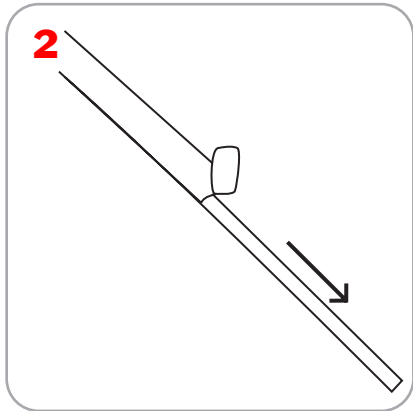

Dimensions

Base Dimensions: 36.25" w x 6" d

Total Assembled Dimensions: 36.24" w x 13.25" d x 81" h

Weight: 10.7lbs

Graphic Dimensions: 33.5" w x 76.75" h (plus 1/2" bleed at top and 6" bleed at bottom)

Dimensions of Bag: 37" x 5.5" x 5.5"

Additional Information

Shipping weight: 14 lbs

Shipping Dimensions: 39" x 8" x 8"

Adhesive Top Rail Attachment

Banner Stand Assembly

Bottom Graphic Attachment