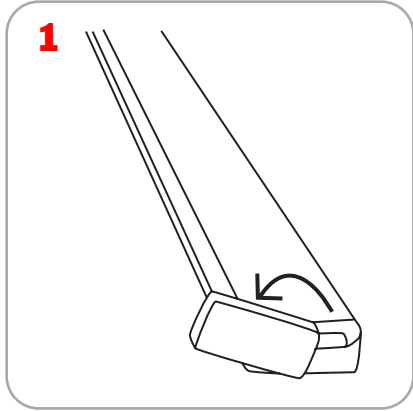

Dimensions

Base Dimensions: 36.25" w x 6" d

Total Assembled Dimensions: 36.24" w x 13.25" d x 81" h

Weight: 10.7lbs

Graphic Dimensions: 33.5" w x 76.75" h (plus 1/2" bleed at top and 6" bleed at bottom)

Dimensions of Bag: 37" x 5.5" x 5.5"

Additional Information

Shipping weight: 14 lbs

Shipping Dimensions: 39" x 8" x 8"

Adhesive Top Rail Attachment

Banner Stand Assembly

Bottom Graphic Attachment