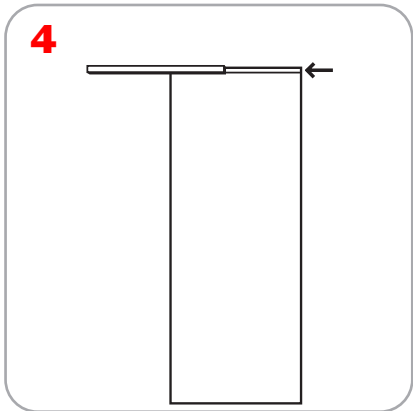

Dimensions

Base Dimensions: 36.25" w x 6" d

Total Assembled Dimensions: 36.24" w x 13.25" d x 81" h

Weight: 10.7lbs

Graphic Dimensions: 33.5" w x 76.75" h (plus 1/2" bleed at top and 6" bleed at bottom)

Dimensions of Bag: 37" x 5.5" x 5.5"

Additional Information

Shipping weight: 14 lbs

Shipping Dimensions: 39" x 8" x 8"

Adhesive Top Rail Attachment

Banner Stand Assembly

Bottom Graphic Attachment