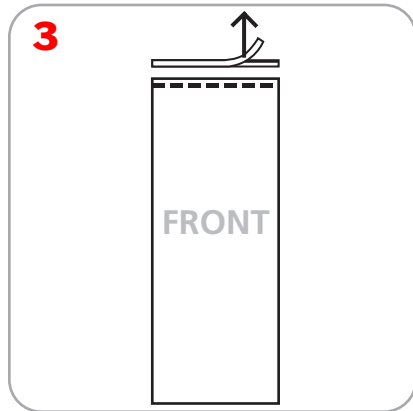

Dimensions

Base Dimensions: 36.25" w x 6" d

Total Assembled Dimensions: 36.24" w x 13.25" d x 81" h

Weight: 10.7lbs

Graphic Dimensions: 33.5" w x 76.75" h (plus 1/2" bleed at top and 6" bleed at bottom)

Dimensions of Bag: 37" x 5.5" x 5.5"

Additional Information

Shipping weight: 14 lbs

Shipping Dimensions: 39" x 8" x 8"

Adhesive Top Rail Attachment

Banner Stand Assembly

Bottom Graphic Attachment