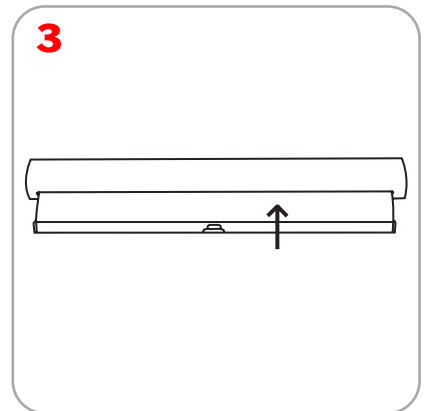

Dimensions

Base Dimensions: 36.25" w x 6" d

Total Assembled Dimensions: 36.24" w x 13.25" d x 81" h

Weight: 10.7lbs

Graphic Dimensions: 33.5" w x 76.75" h (plus 1/2" bleed at top and 6" bleed at bottom)

Dimensions of Bag: 37" x 5.5" x 5.5"

Additional Information

Shipping weight: 14 lbs

Shipping Dimensions: 39" x 8" x 8"

Adhesive Top Rail Attachment

Banner Stand Assembly

Bottom Graphic Attachment